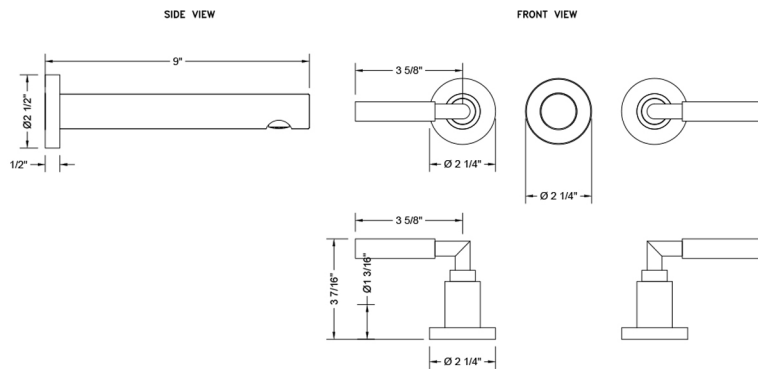

Woodrow Wall Faucet with Lever Handles

Model #: 8220-W-WT459-TR-

FEATURES:

- All brass construction
- 1/4 turn ceramic valves
- Stationary wall mounted spout
- Available Flow Rates: 1.5, 1.2 & 0.5 GPM. Additional flow rate (aerator) options available. Contact JACLO.
- Not available in ULB
- Requires rough kit 5550-RGH
- Drain not included

SPECIFICATION DRAWING:

AVAILABLE HANDLES: