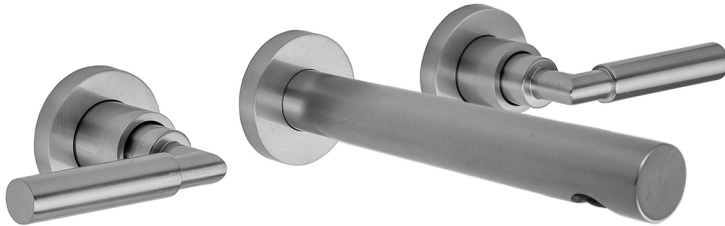

Woodrow Wall Faucet with Lever Handles

Model #: 8220-W-WT459-TR-

FEATURES:

- All brass construction
- 1/4 turn ceramic valves
- Stationary wall mounted spout
- Available Flow Rates: 1.5, 1.2 & 0.5 GPM. Additional flow rate (aerator) options available. Contact JACLO.
- Not available in ULB
- Requires rough kit 5550-RGH
- Drain not included

AVAILABLE FINISHES:

Polished Chrome (PCH)	Satin Chrome (SC)	Bronze Umber (BU)
Satin Nickel (SN)	Pewter (PEW)	Caramel Bronze (CB)
Polished Nickel (PN)	Antique Brass (AB)	Antique Copper (ACU)
Oil-Rubbed Bronze (ORB)	Polished Brass (PB)	Polished Copper (PCU)
Vintage Bronze (VB)	Satin Brass (SB)	Matte Black (MBK)
Satin Gold (SG)	Polished Gold (PG)	Black Nickel (BKN)
White (WH)	Satin Cooper (SCU)	Almond (ALD)
Amber (AMB)	Azure Blue (AZB)	Coral (COR)
Mint Green (GRN)	Stone Grey (GRY)	Lilac (LAC)
Light Blue (LBL)	Limon (LIM)	Plum (PLM)
Pink (PNK)	Red (RED)	Graphite (GPH)
Aged Unlacquered Brass (AUB)		